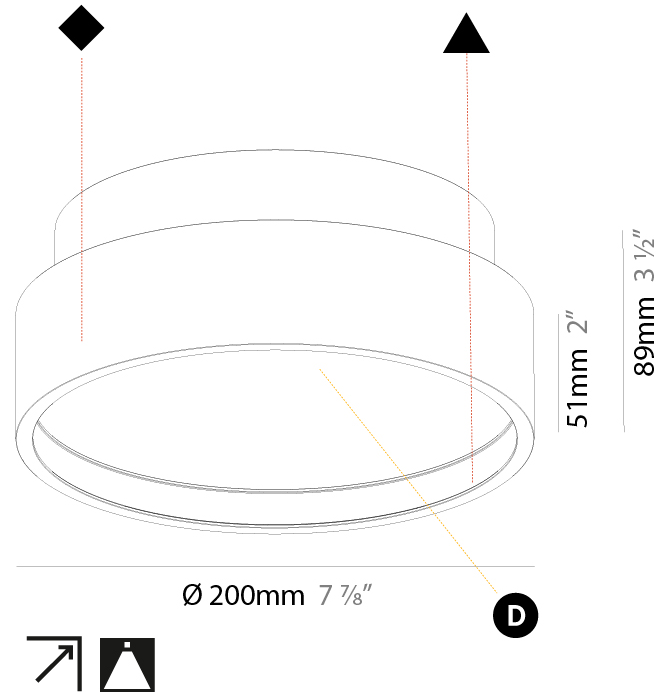

PROJECT	
TYPE	
SPECIFIER	
QUANTITY	
DATE	

SIGN DIVA KORONA SURFACE

A3D100- : A3D100-DP-30K-13-03-04

base number

1. To build a product code in our configurator select the specify button on the base model # product page
2. To build a manual product code on this datasheet choose from the options listed below in blue font and add the suffix to the base model #

GENERAL

Series: Sign Diva
Subseries: Sign Diva Korona
Partner: Prolicht
Division: Architectural
Installation: Surface
Product Type: Ceiling Surface
Mounting Location: Ceiling
Light Distribution: Direct

PHYSICAL

Shape: Round
Diameter (mm): 200
Diameter (in): 7 7/8
Height (mm): 89mm
Height (in): 3 1/2
Weight (kg): 1.263
Weight (lbs): 2.784
Fixture Material: PMMA / Extruded Aluminum / Steel

ELECTRICAL

Lamp Type: LED (Zhaga Standard)
Input Wattage (W): 12.1
Total Output Wattage (W): 11
Dimming: Phase Dimming (120Vac Only)
Driver Included: Yes
Driver Location: Integrated
Driver Type: Constant Current - Universal
Driver Class: Class 2
Input Voltage (V): 120
Constant Current (MA): 350

LED

Color Temperature (°K): 3000
Max. Delivered Lumen (lm): 1040
CRI: >90 CRI
Lamp Life (hrs): 50000

OPTICAL

RATINGS AND CERTIFICATIONS

Certified By: Certified for North American Standards
IP rating: IP20