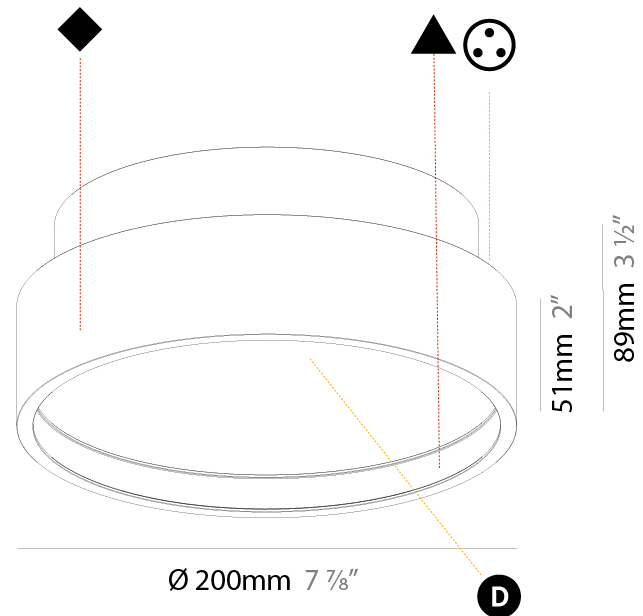

GENERAL

Series: Sign Diva
Subseries: Sign Diva Korona
Partner: Prolicht
Division: Architectural
Installation: Surface
Product Type: Ceiling Surface
Mounting Location: Ceiling
Light Distribution: Direct / Indirect

PHYSICAL

Shape: Round
Diameter (mm): 200
Diameter (in): 7 7/8
Height (mm): 89
Height (in): 3 1/2
Weight (kg): 1.261
Weight (lbs): 2.78
Diffuser: [Direct - PMMA - Opal/Micro-Prism/Sparkling Secret/Vintage Industrial / Indirect - White/Yellow/Orange/Red/Blue/Green](#)
Fixture Finish: [SSR / BKV / CWI / CRY / HAB / UFT / ITA / RUA / FTG / MYG / LOD / PUS / FRO / FUP / KIA / POP / BLS / SPG / MEY / GOH / CHC / COM / ABZ / JAG / OBR / MOS / ROR](#)
Fixture Material: [PMMA / Extruded Aluminum / Steel](#)

ELECTRICAL

Lamp Type: LED (Zhaga Standard)
Input Wattage (W): 12.1
Total Output Wattage (W): 11
Dimming: [Tri-Mode (Non-Dimming and Phase Dimming (120Vac only) and 0-10V Dimming)](#)
Driver Included: Yes
Driver Location: Integrated
Driver Type: Constant Current - Universal
Driver Class: Class 2
Input Voltage (V): 120 - 277
Constant Current (MA): 350

LED

Color Temperature (°K): [3000 / 3500 / 4000](#)
Max. Delivered Lumen (lm): [1100 / 1117 / 1140](#)
CRI: >90 CRI
Lamp Life (hrs): 50000

OPTICAL

RATINGS AND CERTIFICATIONS

Certified By: Certified for North American Standards
IP rating: IP20